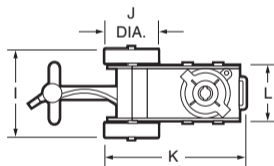

SIDE VIEW

FRONT VIEW

TOP VIEW

MODEL NUMBER	CAPACITY	A	B	C	D	E	F	G	H	I	J	K	L	P.S.I. RANGE	SHIPPING WEIGHT (Lbs.)
72200D	22 TON	9"	4.25"	13.25"	13.75"	18"	2.359"	1.575"	50"	13"	8"	20"	7.375"	85-200	115
72244	44 TON	9.25"	5.5"	14.75"	15.625"	—	3.312"	—	61.75"	8.125"	7"	21.625"	8.125"	130-175	149