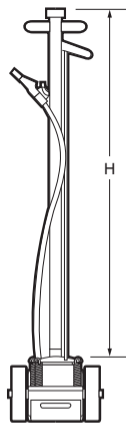

SIDE VIEW

FRONT VIEW

TOP VIEW

MODEL NUMBER	CAPACITY	A	B	C	D	E	F	G	H	I	J	K	L	P.S.I. RANGE	SHIPPING WEIGHT (Lbs.)
72200D	22 TON	9"	4.25"	13.25"	13.75"	18"	2.359"	1.575"	50"	13"	8"	20"	7.375"	85-200	115
72244	44 TON	9.25"	5.5"	14.75"	15.625"	—	3.312"	—	61.75"	8.125"	7"	21.625"	8.125"	130-175	149